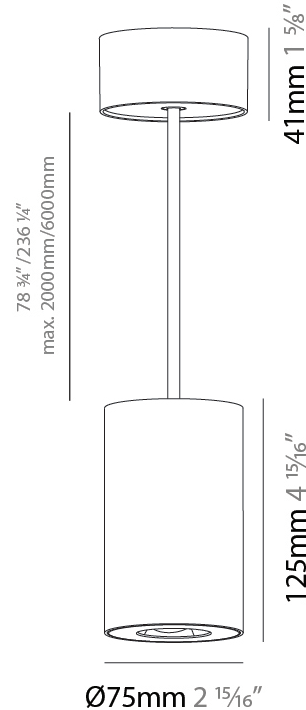

GENERAL

Series: Oiko Pro
Subseries: Oiko Pro Round
Brand: Prolicht
Division: Architectural
Mounting Type: Suspension
Mounting Location: Ceiling
Subcategory: Pendant

PHYSICAL

Shape: Cylinder
Diameter (mm): 75
Diameter (in): 2 ¹⁵/₁₆
Height (mm): 125
Height (in): 4 ¹⁵/₁₆
Light Distribution: Direct
Weight (kg): 0.769
Fixture Finish: SSR / BKV / CWI / CRY / HAB / UFT / ITA / RUA / FTG / MYG / LOD / PUS / FRO / FUP / KIA / POP / BLS / SPG / MEY / GOH / GUM / CHC / COM / ABZ / JAG / OBR / MOS / ROR
Fixture Material: Metal
Cable Details: 2,000mm / 6,000mm Cable - Options : Transparent, Black, White, Red, Orange

ELECTRICAL

Lamp Type: LED (Zhaga Standard)
Input Wattage (W): 12.9
Dimming: Tri-Mode (Non-Dimming and Phase Dimming (120Vac only) and 0-10V Dimming)
Driver Included: No
Driver Location: Remote
Driver Type: Constant Current - Universal
Driver Class: Class 2
Input Voltage (V): 120 - 277
Constant Current (MA): 350

LED

Color Temperature (°K): 2700 / 3000 / 3500 / 4000
Max. Delivered Lumen (lm): 1377 / 1372 / 1438 / 1451
Nominal Lumen (lm): 1473 / 1468 / 1538 / 1552
CRI: >90 CRI
Lamp Life (hrs): 50000

OPTICAL

Reflector°: 60
Adjustability: Fixed

RATINGS AND CERTIFICATIONS

Certified By: Certified for North American Standards
IP rating: IP20