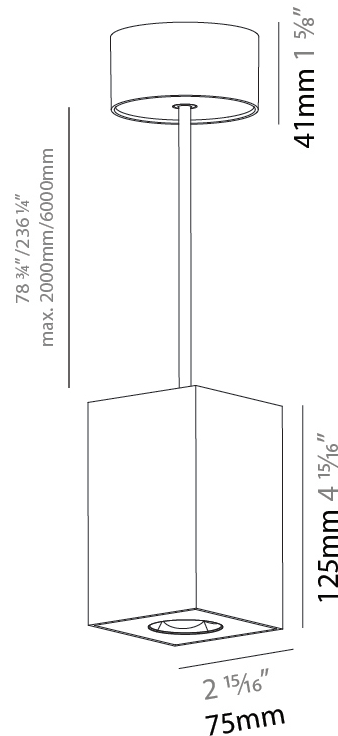

GENERAL

Series: Oiko Pro
Subseries: Oiko Pro Round
Brand: Prolicht
Division: Architectural
Mounting Type: Suspension
Mounting Location: Ceiling
Subcategory: Pendant

PHYSICAL

Shape: Square
Length (mm): 75
Length (in): 2 ¹⁵/₁₆
Width (mm): 75
Width (in): 2 ¹⁵/₁₆
Height (mm): 125
Height (in): 4 ¹⁵/₁₆
Light Distribution: Direct
Weight (kg): 0.769
Fixture Finish: SSR / BKV / CWI / CRY / HAB / UFT / ITA / RUA / FTG / MYG / LOD / PUS / FRO / FUP / KIA / POP / BLS / SPG / MEY / GOH / GUM / CHC / COM / ABZ / JAG / OBR / MOS / ROR
Fixture Material: Metal
Cable Details: 2,000mm / 6,000mm Cable - Options : Transparent, Black, White, Red, Orange

ELECTRICAL

Lamp Type: LED (Zhaga Standard)
Input Wattage (W): 12.9
Dimming: Tri-Mode (Non-Dimming and Phase Dimming (120Vac only) and 0-10V Dimming)
Driver Included: No
Driver Location: Remote
Driver Type: Constant Current - Universal
Driver Class: Class 2
Input Voltage (V): 120 - 277
Constant Current (MA): 350

LED

Color Temperature (°K): 2700 / 3000 / 3500 / 4000
Max. Delivered Lumen (lm): 1218 / 1214 / 1272 / 1283
Nominal Lumen (lm): 1473 / 1468 / 1538 / 1552
CRI: >90 CRI
Lamp Life (hrs): 50000

OPTICAL

Reflector°: 34
Adjustability: Fixed

RATINGS AND CERTIFICATIONS

Certified By: Certified for North American Standards
IP rating: IP20