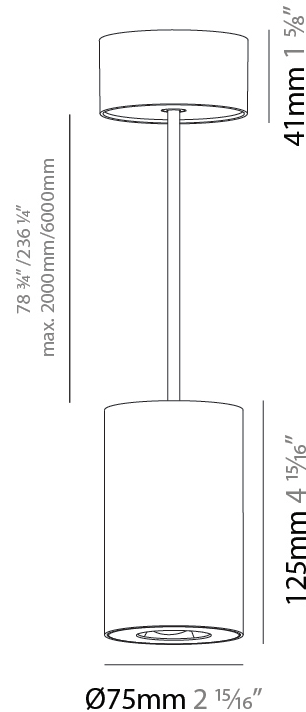

GENERAL

Series: Oiko Pro
Subseries: Oiko Pro Round
Brand: Prolicht
Division: Architectural
Mounting Type: Suspension
Mounting Location: Ceiling
Subcategory: Pendant

PHYSICAL

Shape: Cylinder
Diameter (mm): 75
Diameter (in): 2 ¹⁵/₁₆
Height (mm): 125
Height (in): 4 ¹⁵/₁₆
Light Distribution: Direct
Weight (kg): 0.769
Fixture Finish: SSR / BKV / CWI / CRY / HAB / UFT / ITA / RUA / FTG / MYG / LOD / PUS / FRO / FUP / KIA / POP / BLS / SPG / MEY / GOH / GUM / CHC / COM / ABZ / JAG / OBR / MOS / ROR
Fixture Material: Metal
Cable Details: 2,000mm / 6,000mm Cable - Options : Transparent, Black, White, Red, Orange

ELECTRICAL

Lamp Type: LED (Zhaga Standard)
Input Wattage (W): 12.9
Dimming: Tri-Mode (Non-Dimming and Phase Dimming (120Vac only) and 0-10V Dimming)
Driver Included: No
Driver Location: Remote
Driver Type: Constant Current - Universal
Driver Class: Class 2
Input Voltage (V): 120 - 277
Constant Current (MA): 350

LED

Color Temperature (°K): 2700 / 3000 / 3500 / 4000
Max. Delivered Lumen (lm): 1218 / 1214 / 1272 / 1283
Nominal Lumen (lm): 1473 / 1468 / 1538 / 1552
CRI: >90 CRI
Lamp Life (hrs): 50000

OPTICAL

Reflector°: 34
Adjustability: Fixed

RATINGS AND CERTIFICATIONS

Certified By: Certified for North American Standards
IP rating: IP20